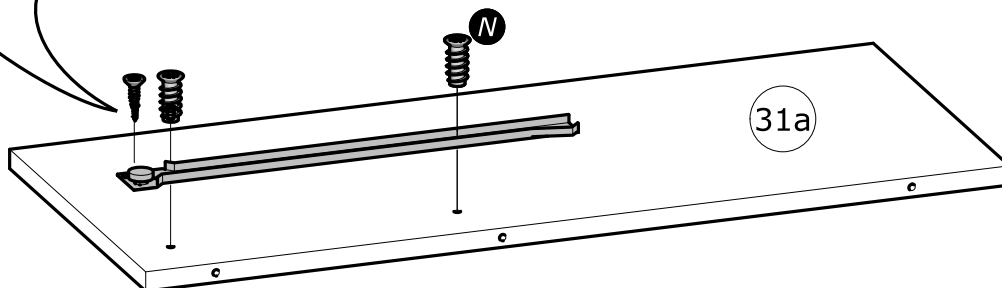

G x1

N x2

6.3x9mm
1/4" x 11/32"

P x1

3x12mm
1/8" x 15/32"

17
A

www.Demeyere.fr

18
A

G x1

N x2

6.3x9mm
1/4" x 11/32"

P x1

3x12mm
1/8" x 15/32"