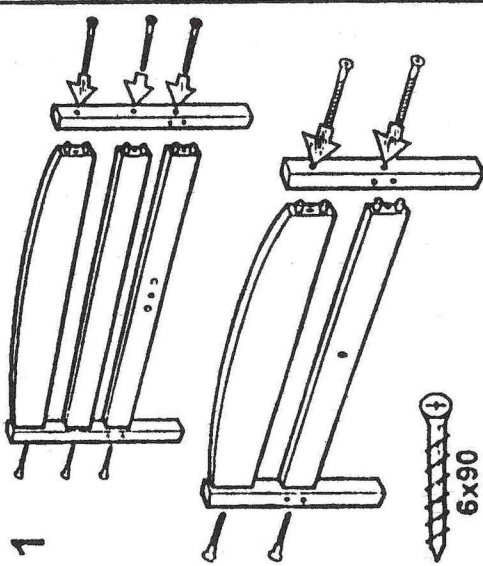

IDEA

DOUBLE BED SWEDISH DESIGN
DVOULŮŽKO 707/807

3x

ŠROUB
SCREW

VRUT 12x
WOODSCREW

8x

MATKA
CAM

VRUT NA ROŠT 8x
SCREW FOR SLATS

1x

IMBUS
ALLEN KEY

IDEA nábytek

Sokolovská 78
18600 Praha 8

Czech Republic

1

2